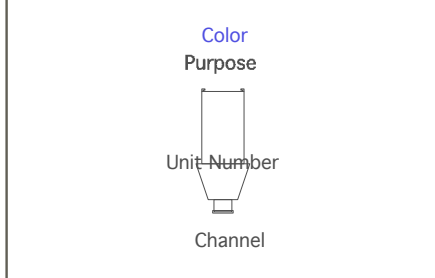

Instruments

- Source 4 26deg
- Etc Source 4 50°
- Source 4 19deg
- PAR 64 MFL
- Source 4 Zoom 25°-50°
- 3 Cell Sky Cyc Left
- 3 Cell Sky Cyc Right
- Strand 6x12
- Strand 6x16
- Source 4 ParNel
- Source 4 36deg
- 8" Fresnel Mini Strip Lights
- 3 Cell Sky Cyc Center

Accessories

- 7.5" Color Scroller

Legend

3/8"=10"  
 April 11, 2014  
 DEWITT THEATRE  
 HOPE COLLEGE  
 HOLLAND MI 49424

DIRECTED by Daina Robins  
 LIGHTING DESIGN by Aaron Haecker  
 MASTER ELECTRICIAN Tomas Brvenik